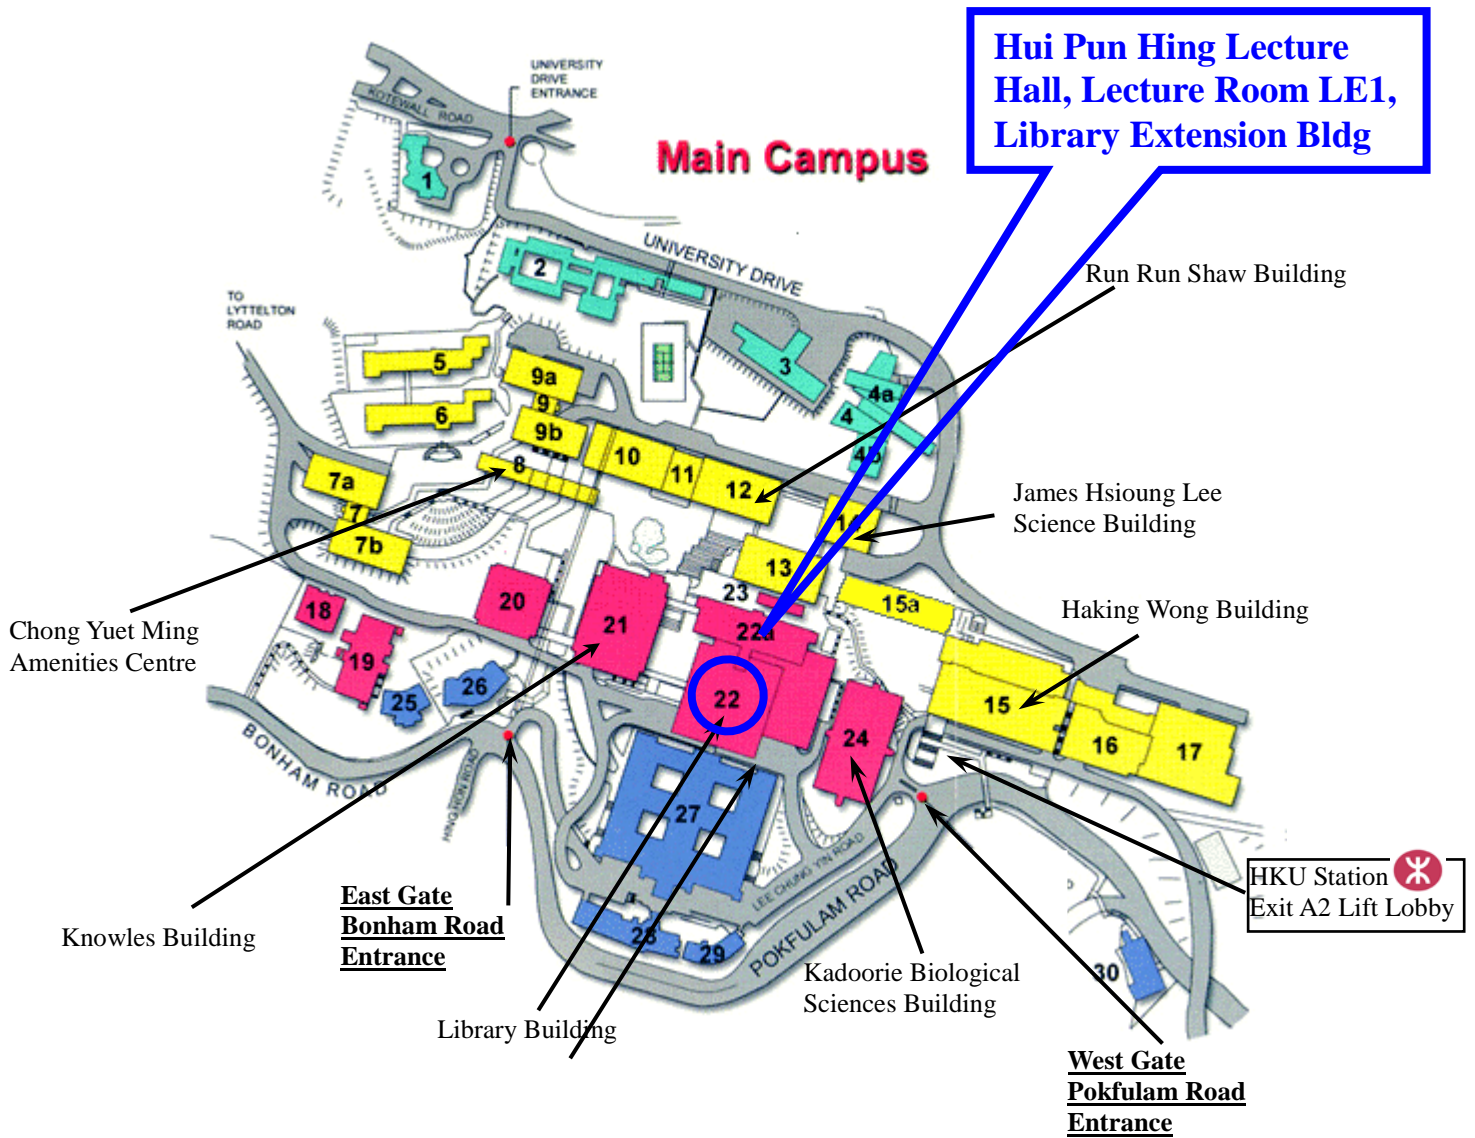

Map of Hui Pun Hing Lecture Hall, Lecture Room LE1, Library Extension Bldg, HKU

Transportation to HKU:

1) By Bus:

Take either No. 23, 40, 40M from Admiralty outside Pacific Place or No. 3B from Star Ferry at Central. Alight at the bus-stop in front of the East Gate on Bonham Road or the West Gate in front of Haking Wong Building on Pokfulam Road.

2) By MTR:

Get onto the Campus from HKU Station (Exit A2) and take the lift to the Upper Level of University Street.

3) By Taxi:

From Admiralty or Central to Cotton Tree Drive to Robinson Road to Kotewall Road. Turn right onto University Drive.