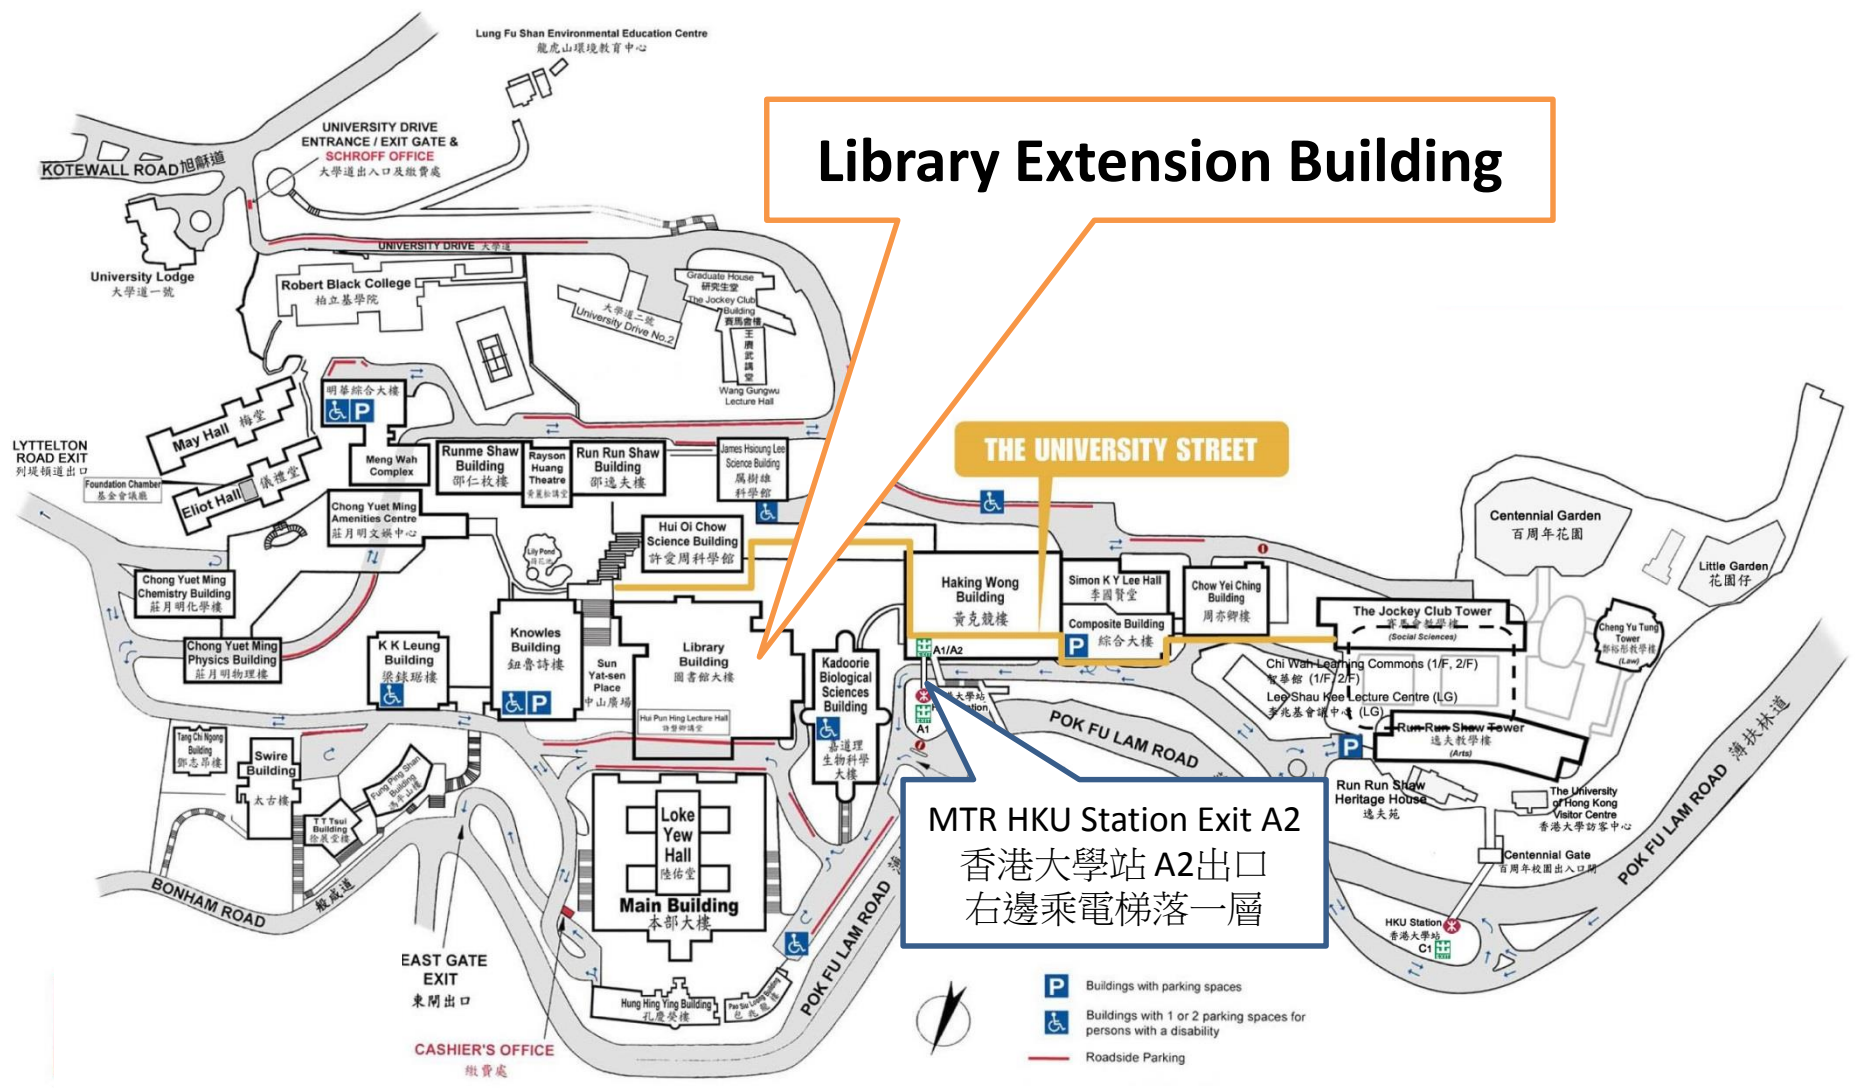

# Library Extension Building

**MTR HKU Station Exit A2**  
 香港大學站 A2出口  
 右邊乘電梯落一層

- Buildings with parking spaces
- Buildings with 1 or 2 parking spaces for persons with a disability
- Roadside Parking