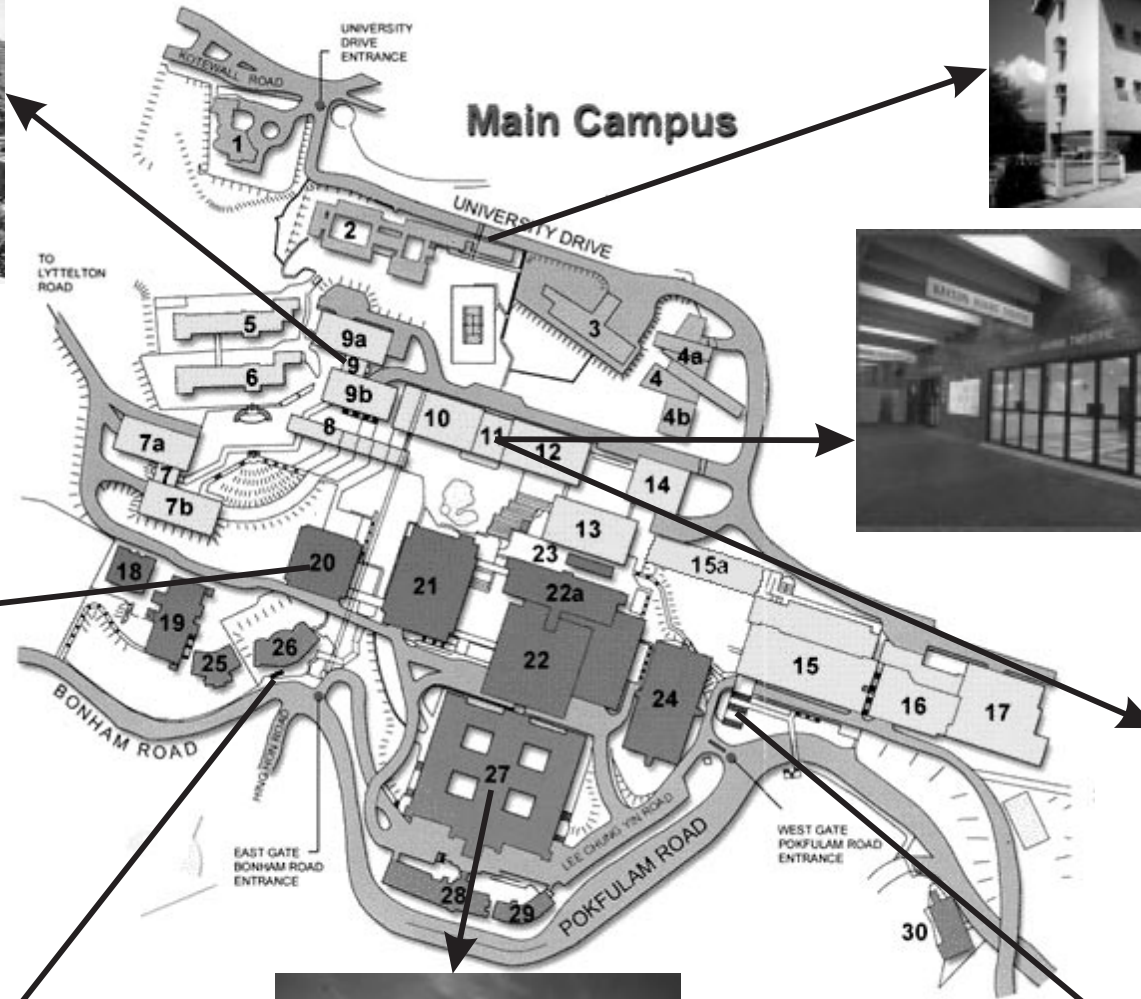

MAP OF THE UNIVERSITY OF HONG KONG

Meng Wah Complex

Robert Black College

K.K. Leung Building

Rayson Huang Theatre

West Gate Pokfulam Road Entrance

East Gate Bonham Road Entrance

Main Building and Loke Yew Hall