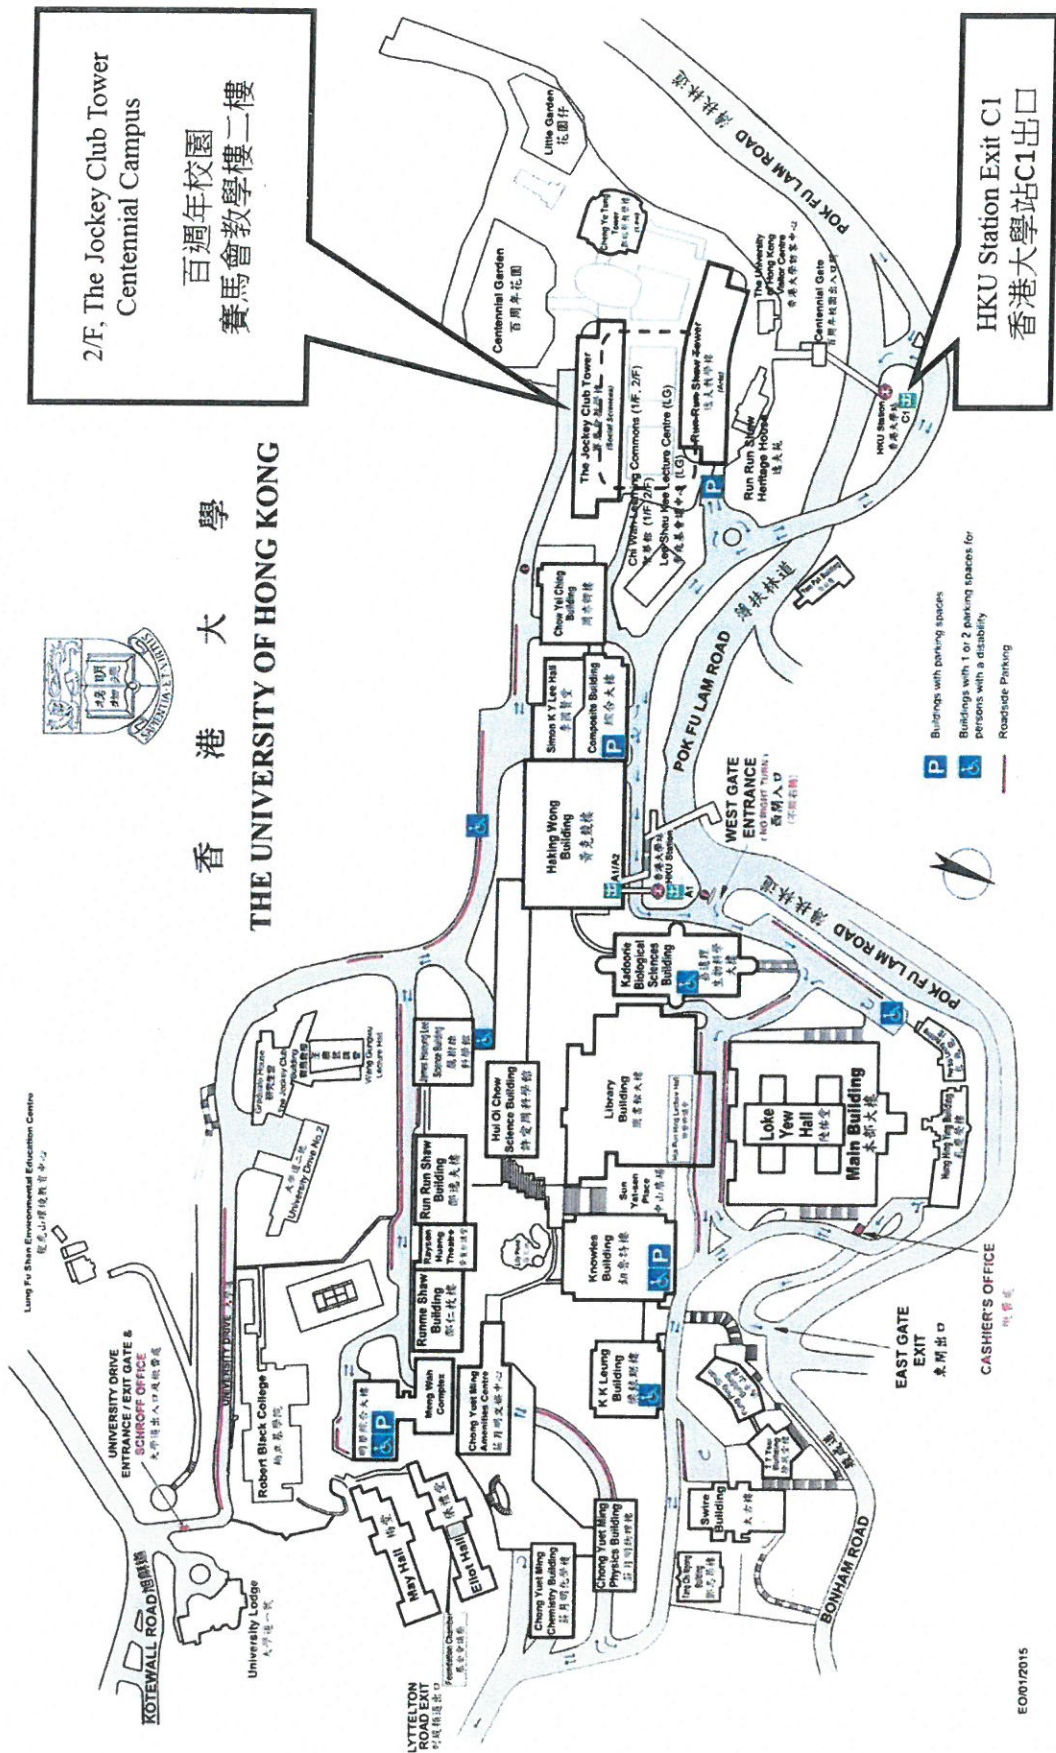

Direction to Venue

香港大學 THE UNIVERSITY OF HONG KONG

2/F, The Jockey Club Tower  
Centennial Campus  
百週年校園  
賽馬會教學樓二樓

HKU Station Exit C1  
香港大學站C1出口

- Buildings with parking spaces
- Buildings with 1 or 2 parking spaces for persons with a disability
- Roadside Parking